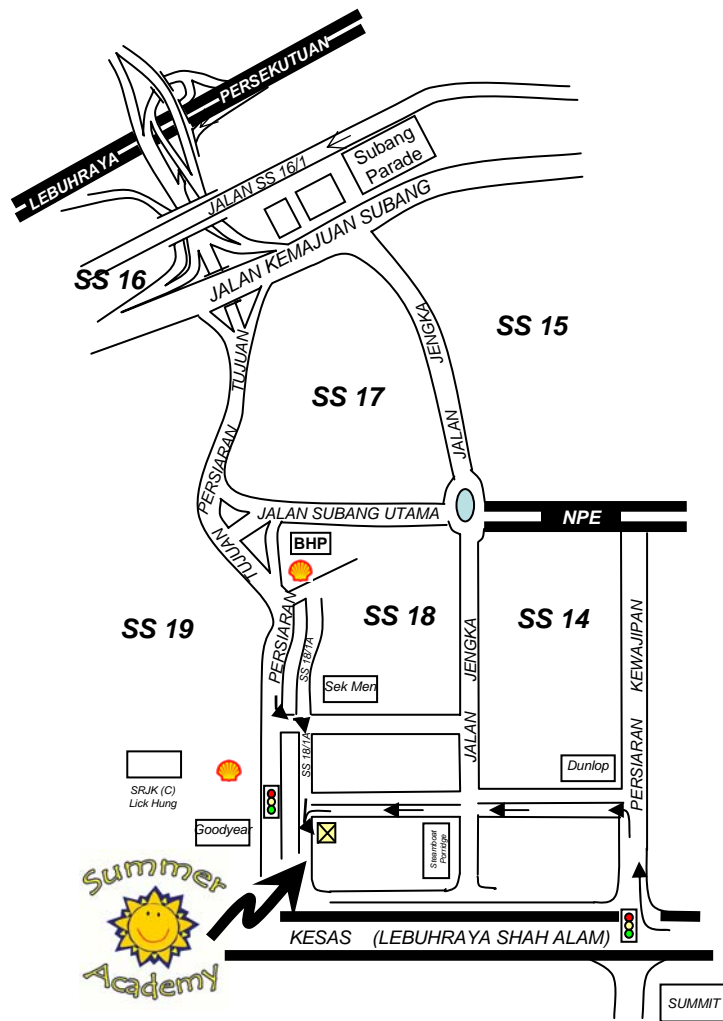

SRJK (C)  
Lick Hung

KESAS (LEBUHRAYA SHAH ALAM)

SUMMIT

## DIRECTIONS

### Route 1 (from Kesas)

- Exit at Summit (USJ Exit)
- At the traffic light turn right
- Take the 1<sup>st</sup> Left at the Dunlop Tyre Shop (SS14)
- Go straight till you hit a T-Junction. Turn left, then make a U-Turn, then turn right next to the Steam-Boat restaurant.
- Go straight along SS18/5 or SS18/4G (parallel)
- Our center is a Bungalow house on your left (opposite Goodyear) tyre shop.

### Route 2 (from Federal Highway)

- Exit at USJ (after Carrefour)
- Go straight all the way following SS18 sign, going up and down the ramp. You are now on Jalan Tujuhan (Main Road)
- Turn left onto the service road right after an pedestrian overhead bridge with "Merdeka" signboard.
- Our center is a Bungalow house facing the main road, opposite Goodyear tyre shop.