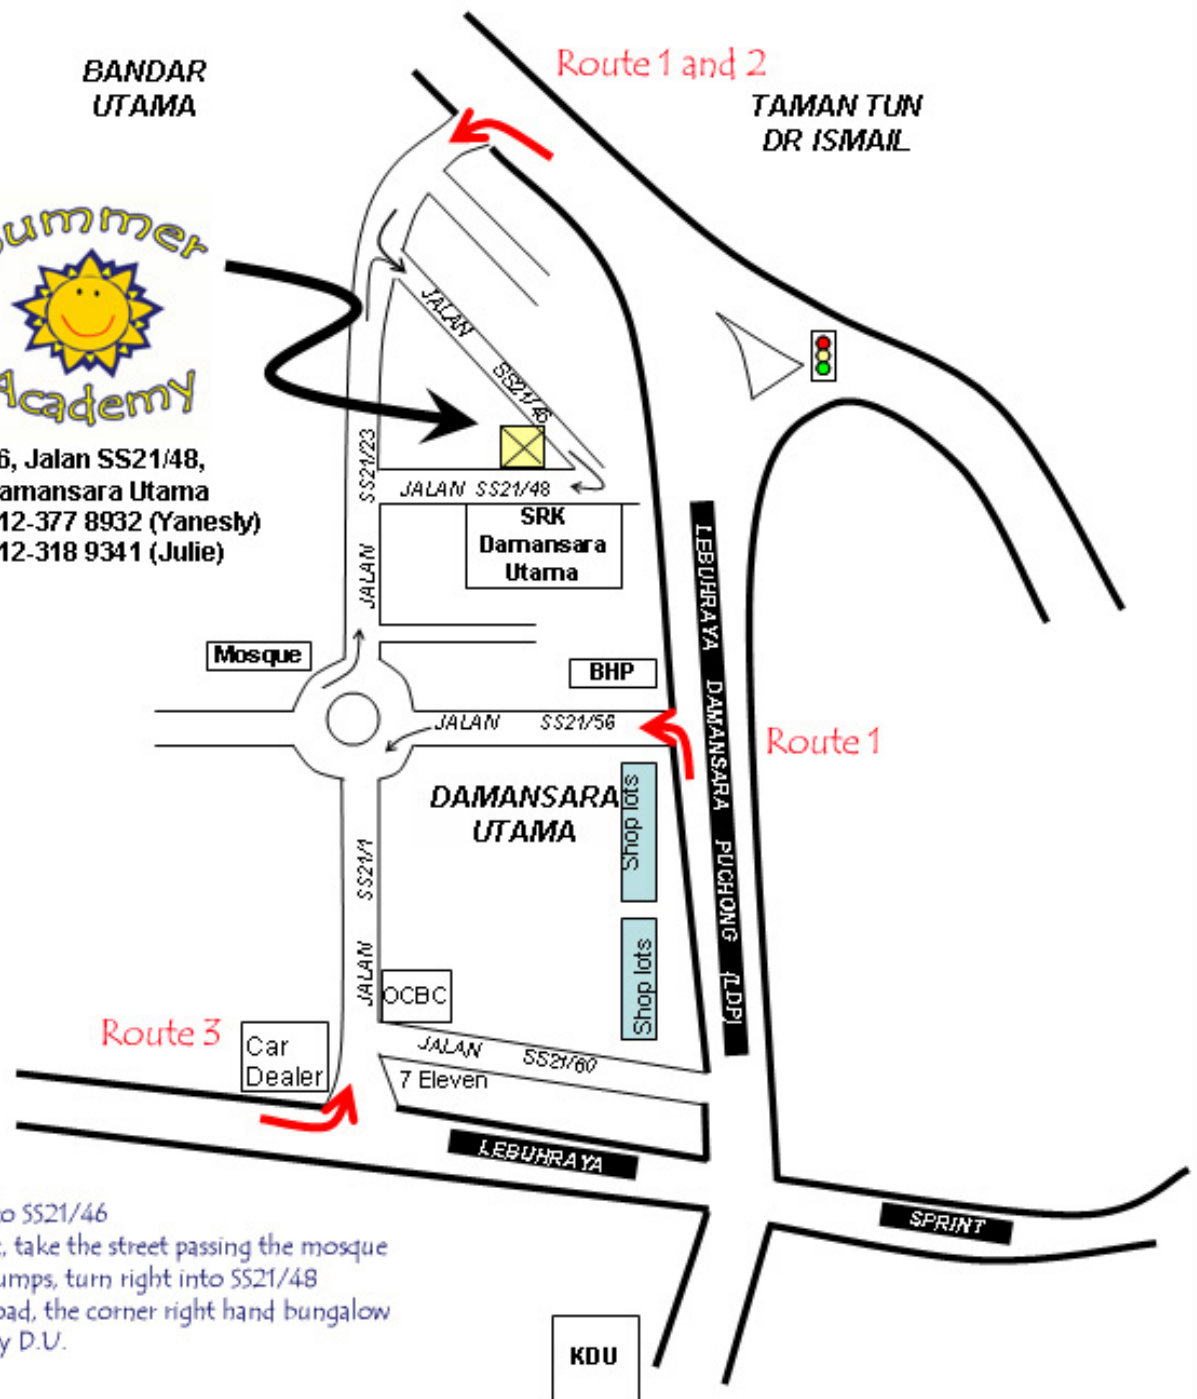

1 Utama  
Shopping Mall

TV3

BANDAR  
UTAMA

Route 1 and 2

TAMAN TUN  
DR ISMAIL

16, Jalan SS21/48,  
Damansara Utama  
012-377 8932 (Yanesly)  
012-318 9341 (Julie)

DIRECTIONS

Route 1 (from LDP)

- Turn left at BHP into SS21/46
- At the round about, take the street passing the mosque
- After three speed bumps, turn right into SS21/48
- At the end of the road, the corner right hand bungalow is Summer Academy D.U.

Route 2 (passing Taman Tun Dr Ismail)

- Take the traffic lights towards 1 Utama mall and LDP
- Head in directions 1 Utama
- After traffic lights, immediately move to the left lane
- Take first right (there is a small plant nursery at the corner)
- Second right (SS21/48)
- At the end of the road, the corner right hand bungalow is Summer Academy D.U.

Route 3 (From Sprint Highway)

- Turn in between the car dealer and 7 Eleven
- At the round about, take the street passing the mosque
- After 3 speed bumps, turn right into SS21/48
- At the end of the road, the corner right hand bungalow is Summer Academy D.U.